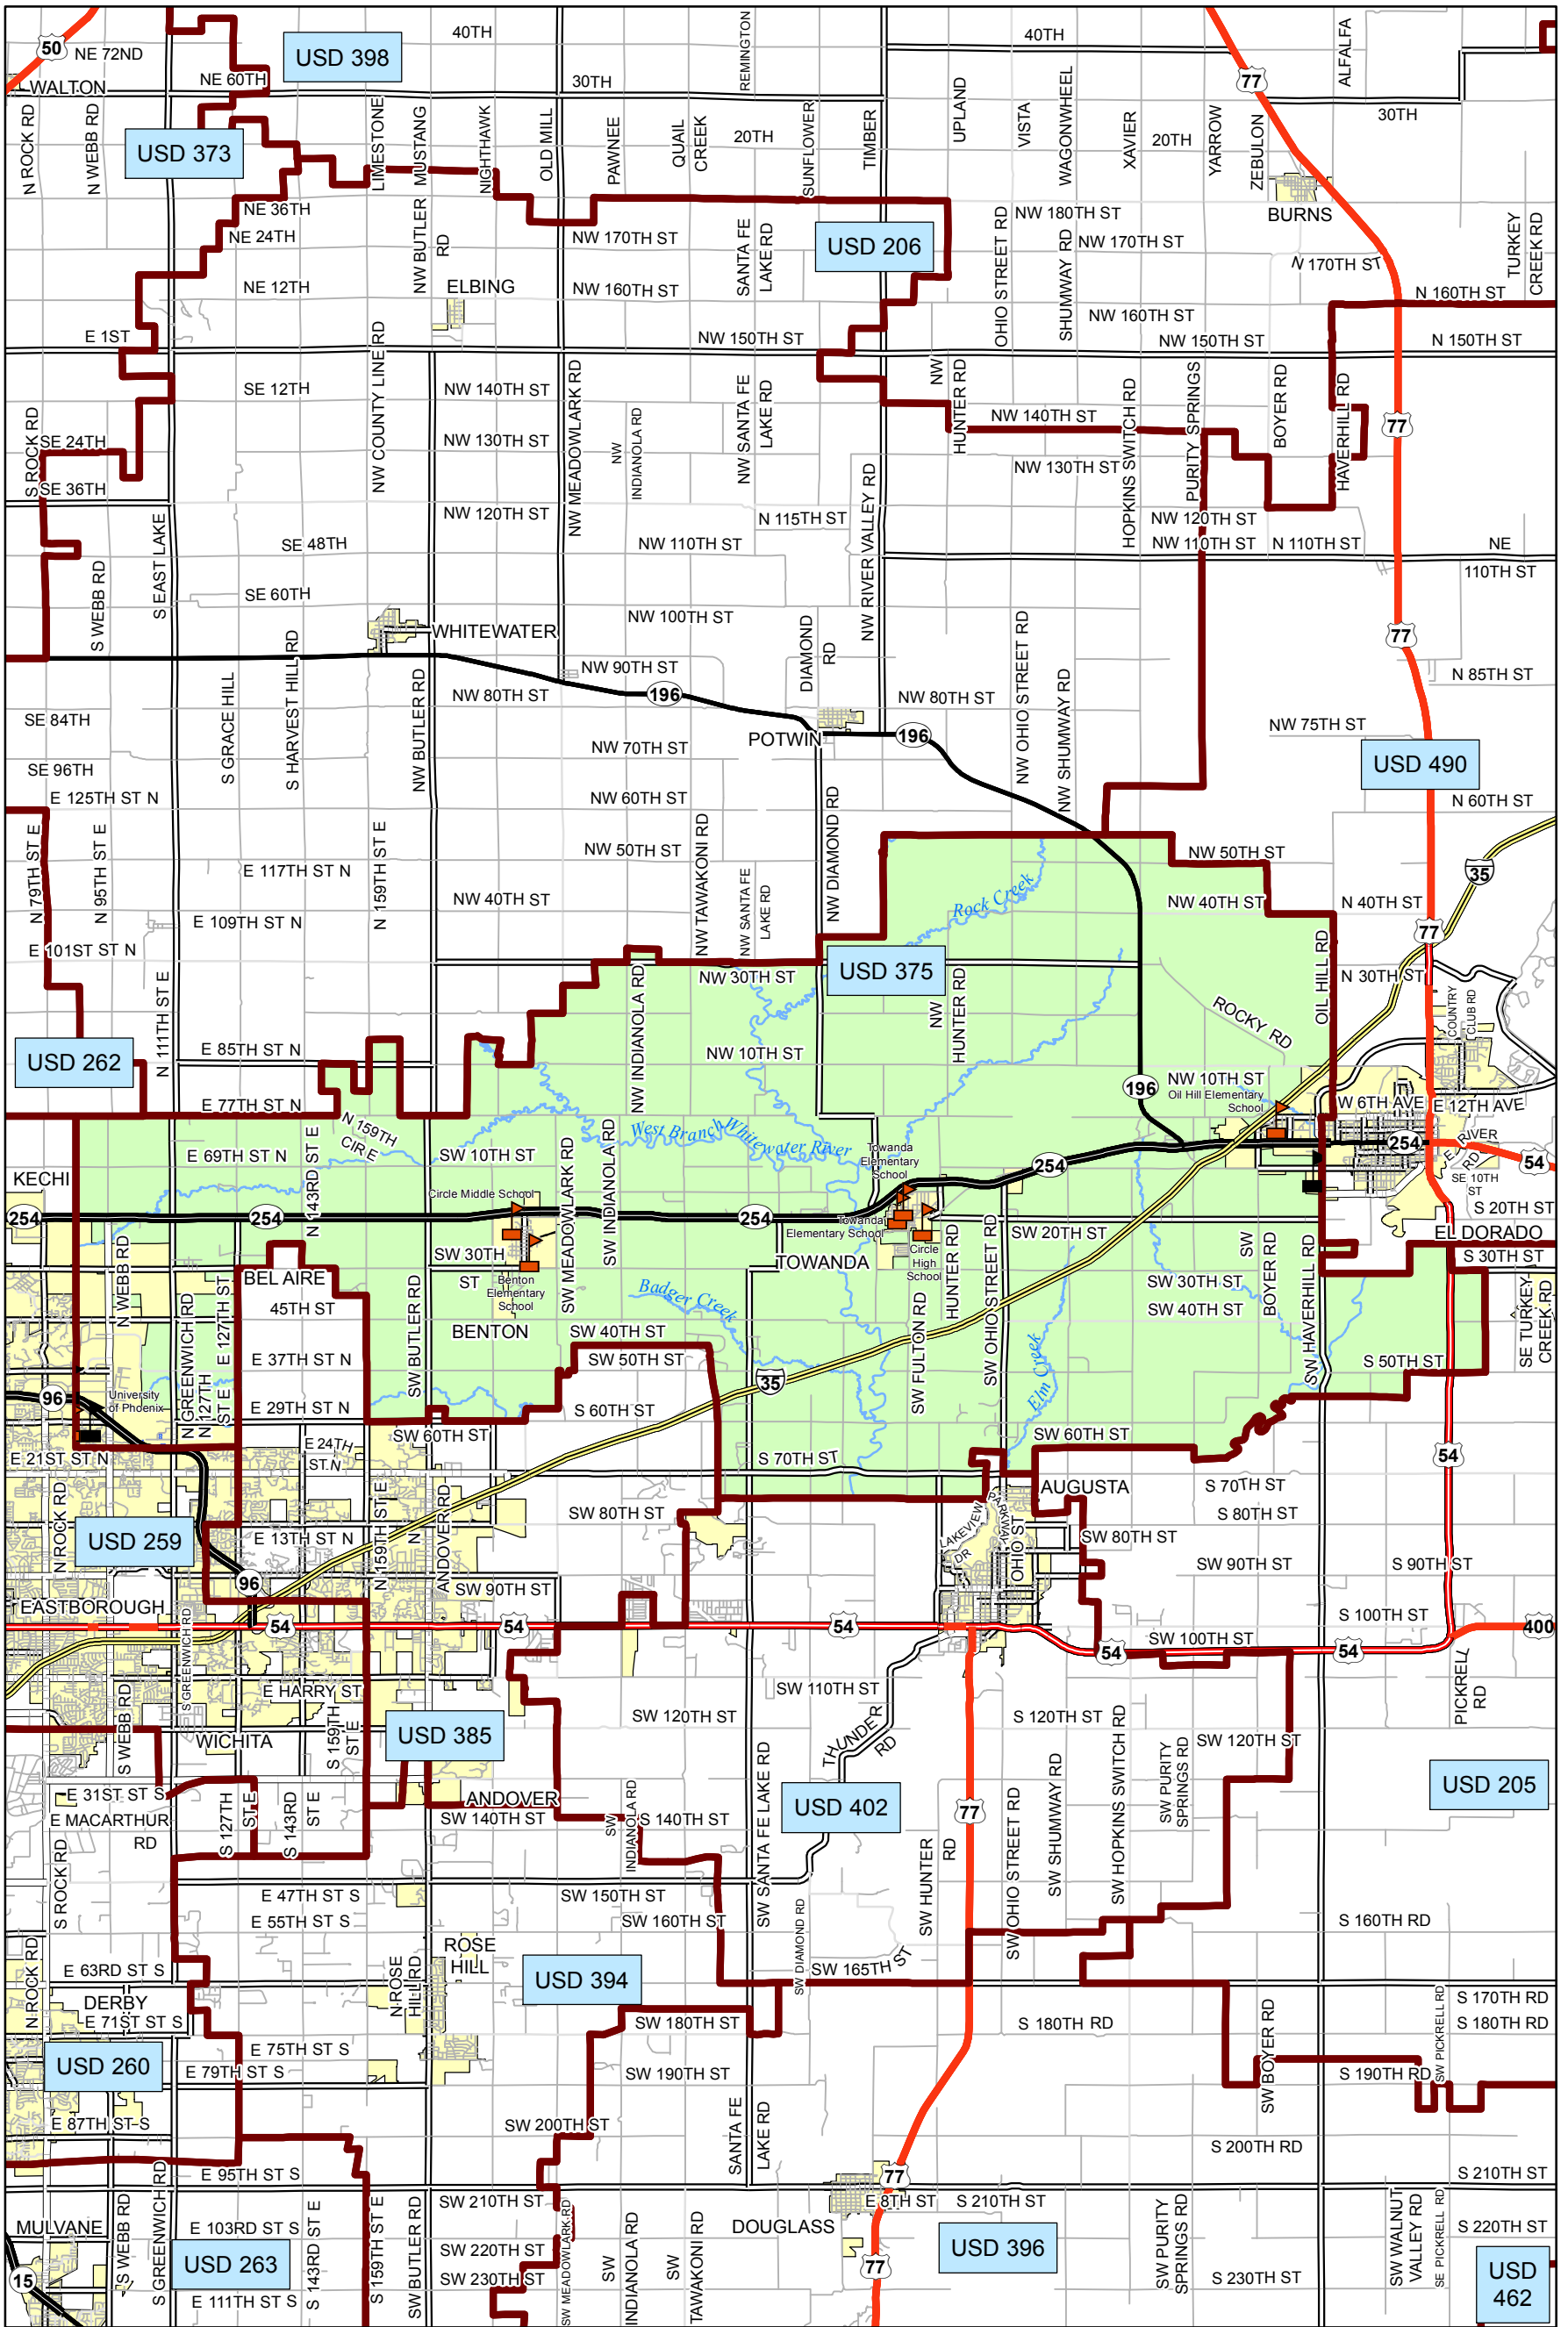

USD 375 District Map

PREPARED BY THE
KANSAS DEPARTMENT OF TRANSPORTATION
BUREAU OF TRANSPORTATION PLANNING

MAP CREATED TUESDAY, JUNE 02, 2015

KDOT makes no warranties, guarantees, or representations of accuracy of this information and assumes no liability for errors or omissions.

-  Primary/Secondary School
-  Post Secondary School
-  District Boundaries